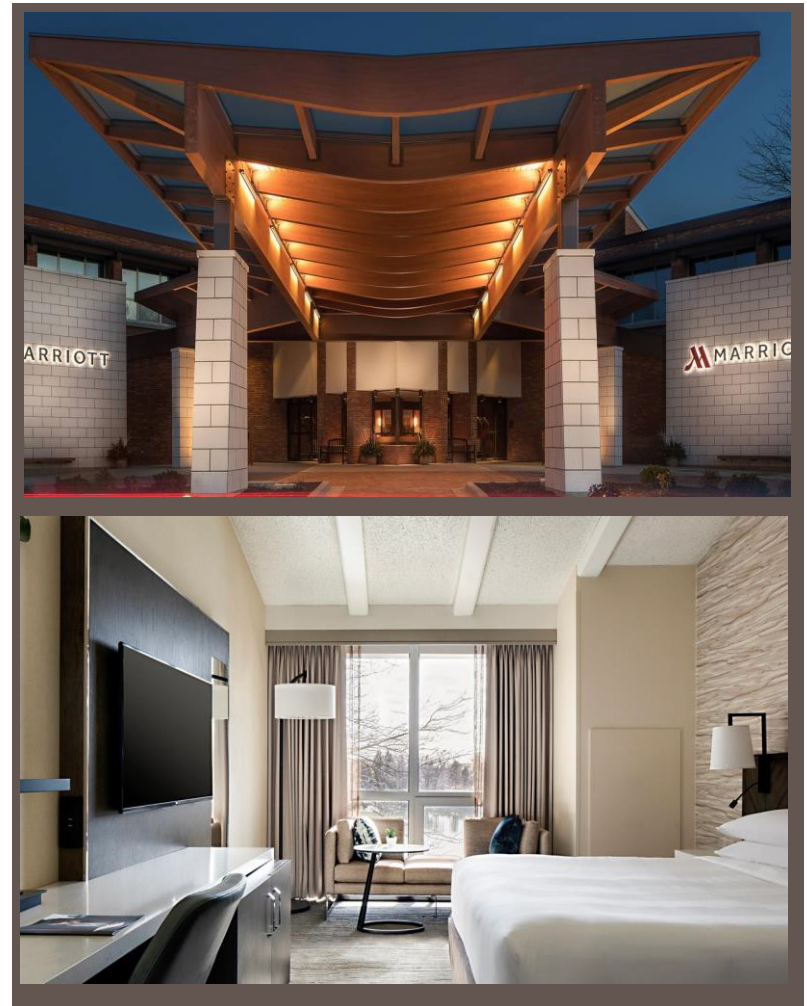

Lincolnshire Marriott Resort

Ten Marriot Drive
Lincolnshire, IL, 60069
(847) 634-0100

Reservations must be booked through Concur or called in direct. Mention Mitsubishi Electric.

Features:

- Fitness Center
- Free Wi-Fi
- Full Service Spa
- On Site Laundry
- Limousine Service
- Buffet breakfast
- Fitness Center
- Indoor Pool
- Car Rental
- Mobility accessible rooms

Rates starting at $123

Room rates are subject to availability at time of booking