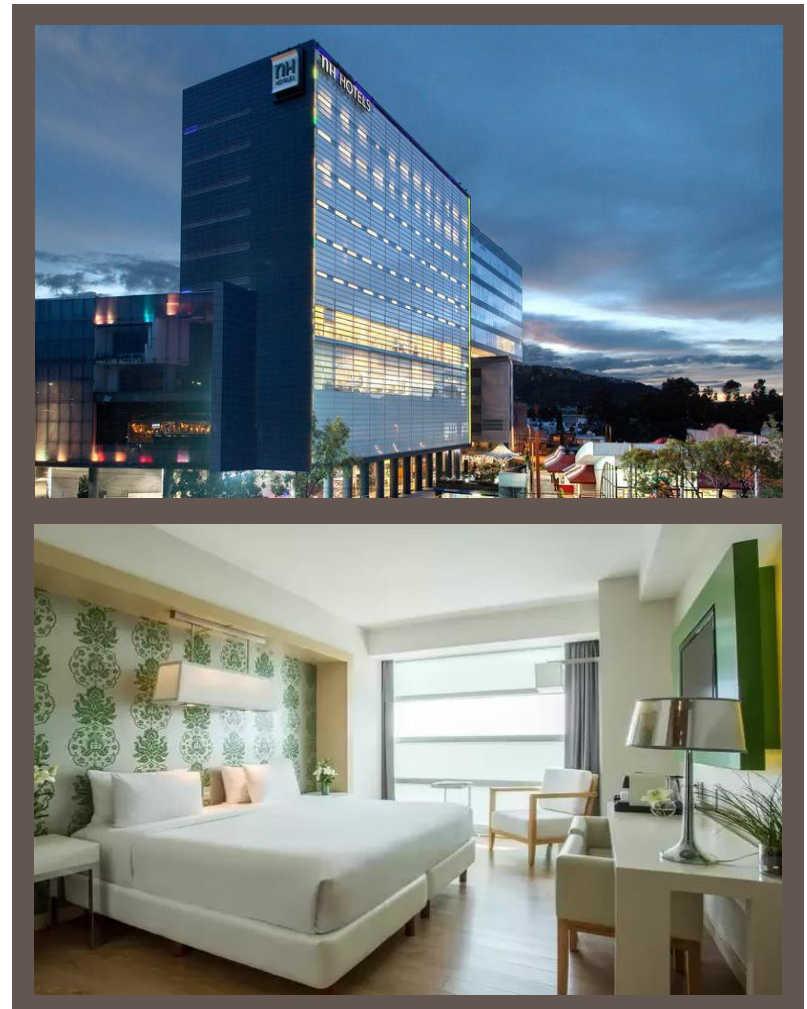

Hotel Valle Dorado

Boulevard Manuel A Camacho 3130
Tlalnepantla, Estado do Mexico 54020
(52) 55-19403770

Discount Code: MEA

2017 Certificate of excellence

Features:

- Free Wi-Fi
- Breakfast included
- Fitness Center
- Hot Tub
- Room Service
- Business center
- On Site Restaurant
- Shuttle Service

Rates starting at $37

Room rates are subject to availability at time of booking